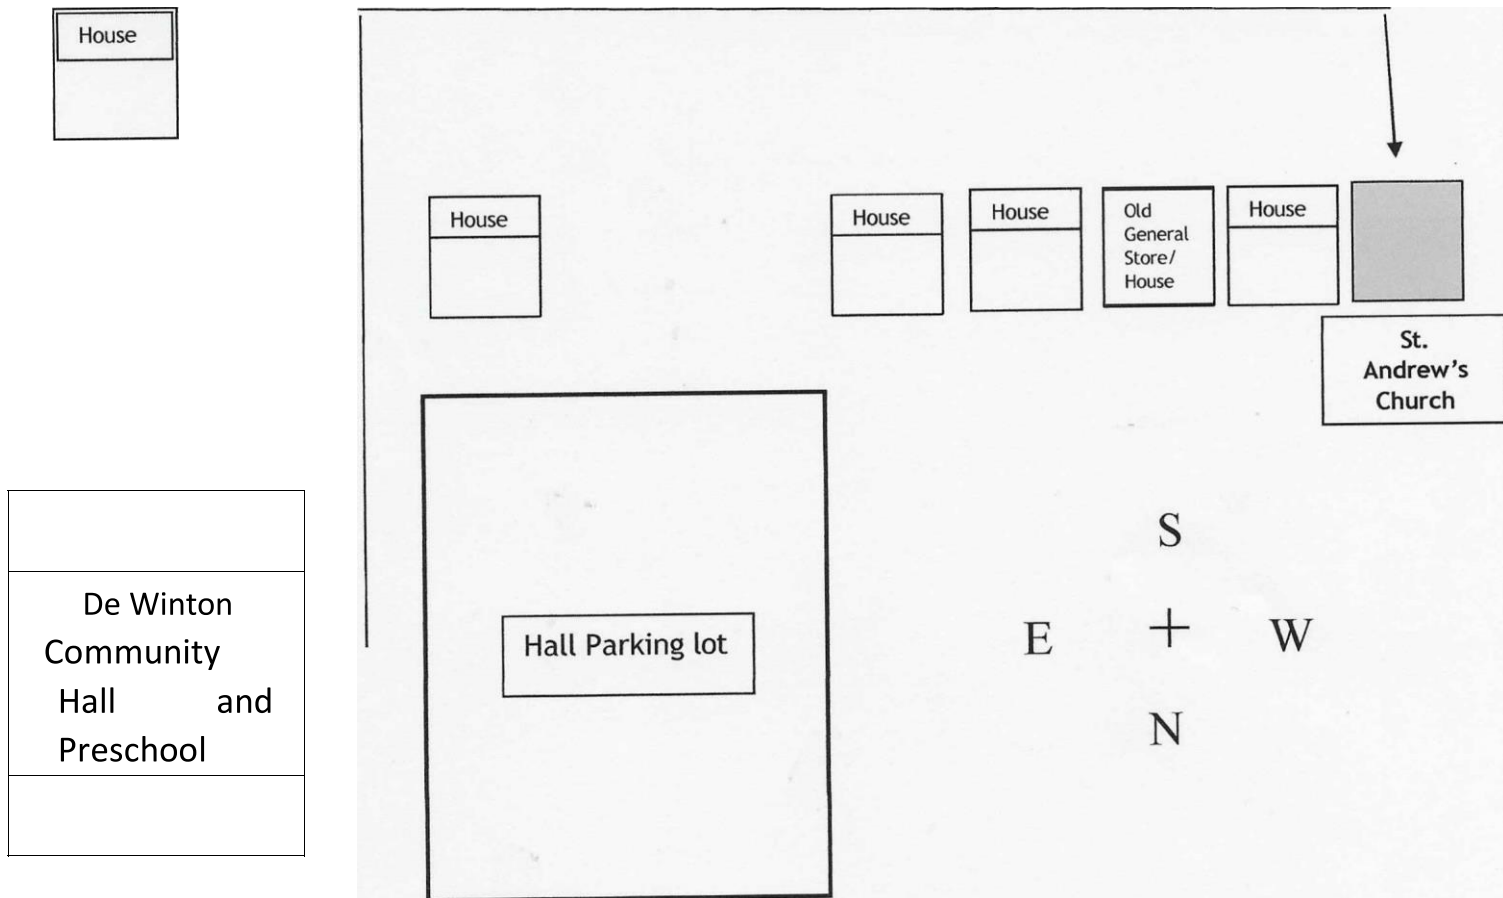

EMERGENCY CONTACT DURING PRESCHOOL HOURS-403-852-5887

AFTER HOURS CALL- 403-938-2525

Emergency Evacuation Plan

From the De Winton Community Hall Parking Lot
Head south toward Macleod Trail E (120m)
Turn right onto Macleod Trail E/ Macleod Trail
(300m) St. Andrews Church located at 316
Macleod Trail W
Destination will be on the right.